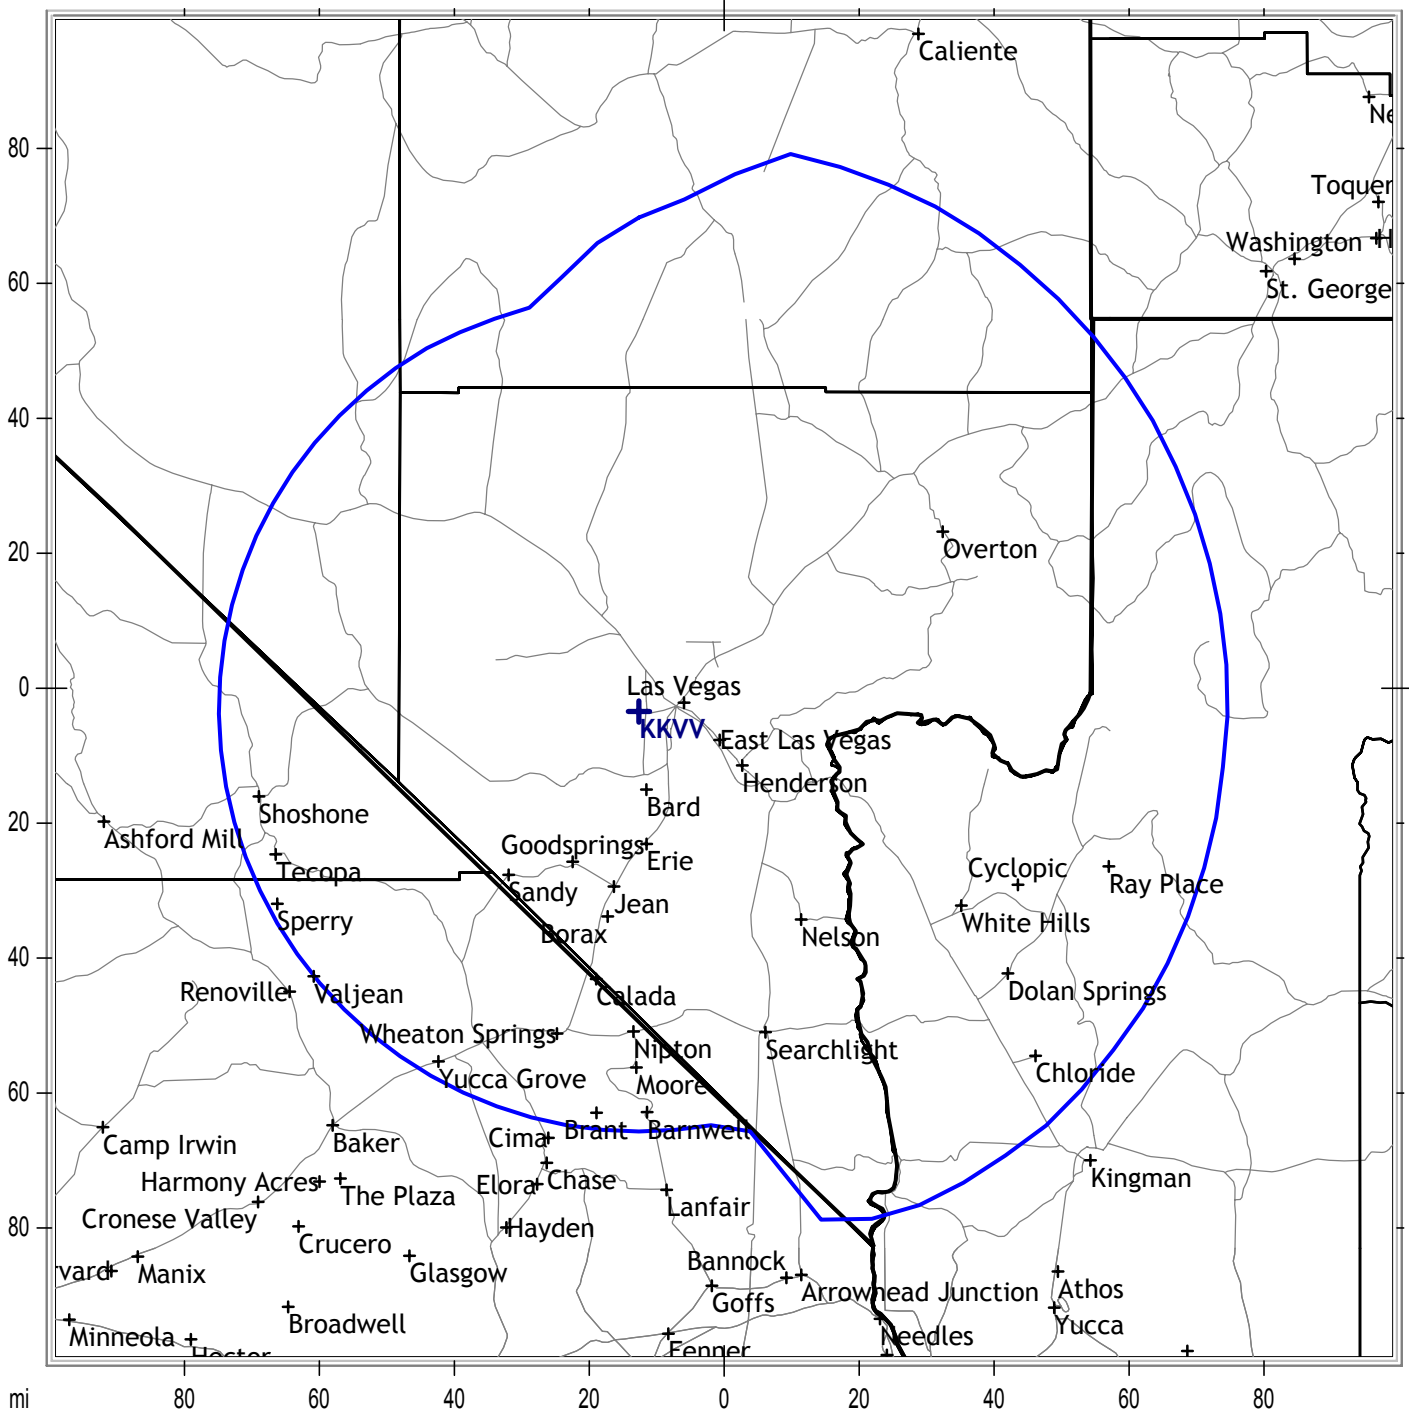

# KKVV Coverage Map

Produced in 2004 by REALcoverage.com 800 700 4196 or +1 802 758 5000